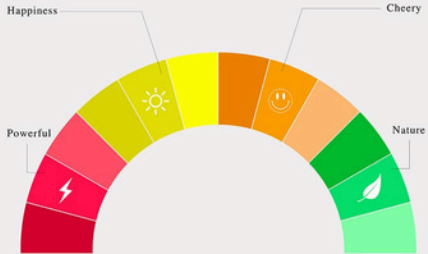

Environmental
Protection

Environmental protection
**WALL PAPER
FASHION**

WALL PAPER

Environmental protection

Firstly, we need to know that it is impossible to achieve zero pollution during the decoration process, and only the pollutants can be controlled within the minimum range. Firstly, we need to control gradual materials from the source, and secondly, avoid excessive decoration. Nowadays, the decoration is heavy on soft decoration, light on hard decoration. As long as the soft decoration matches well, the house can still produce a pleasing effect.

SELECT
NEUTRALS

821001

821022

821024

821021

821023

821025

821001