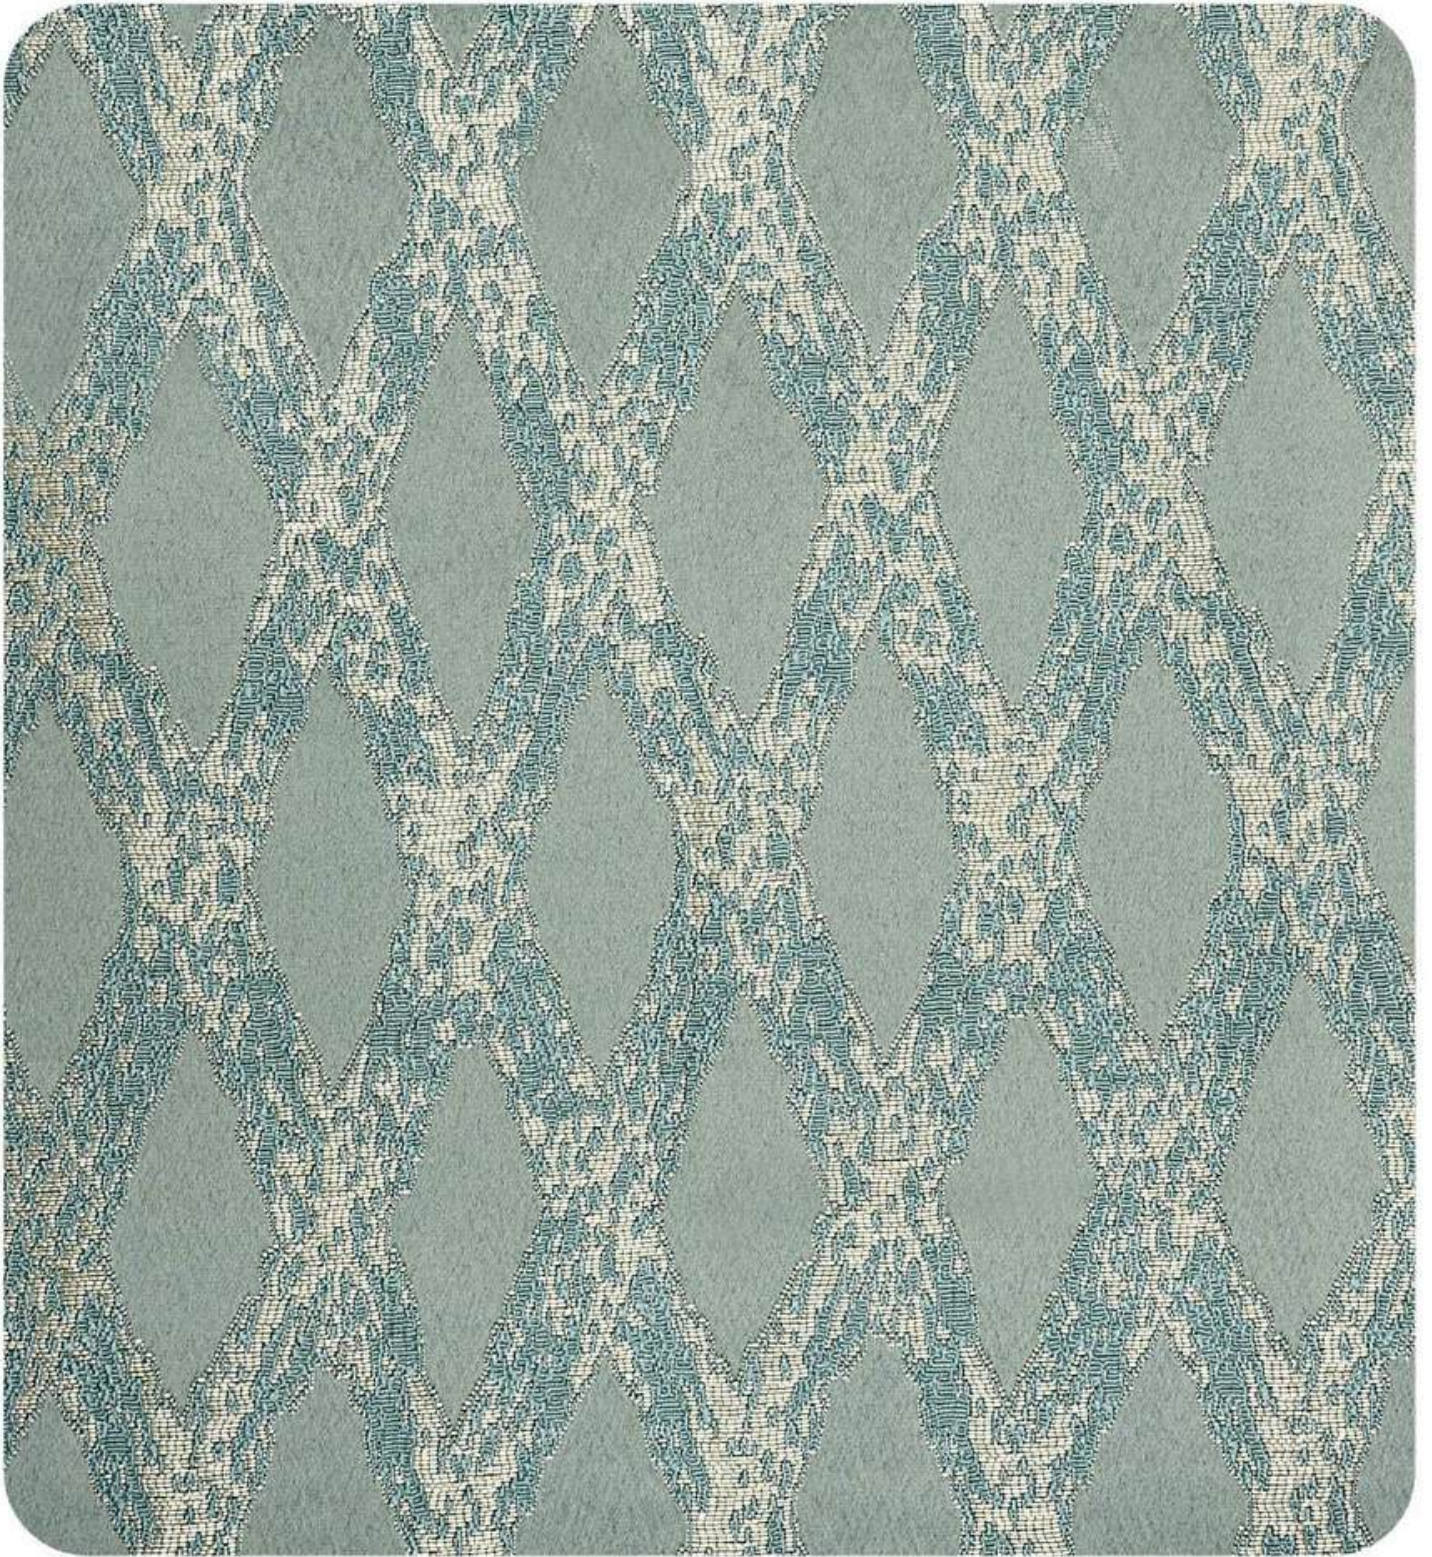

COLLECTION : **AROMA**

WIDTH : 48" inches(approx)

COMPOSITION : Polyester.100%

Suitable for curtain, Drapery

Colour variations may occur between different dye lots

SERIAL NO. : 39

DESIGN NO. : 5113

SHADE NO. : **GREEN**