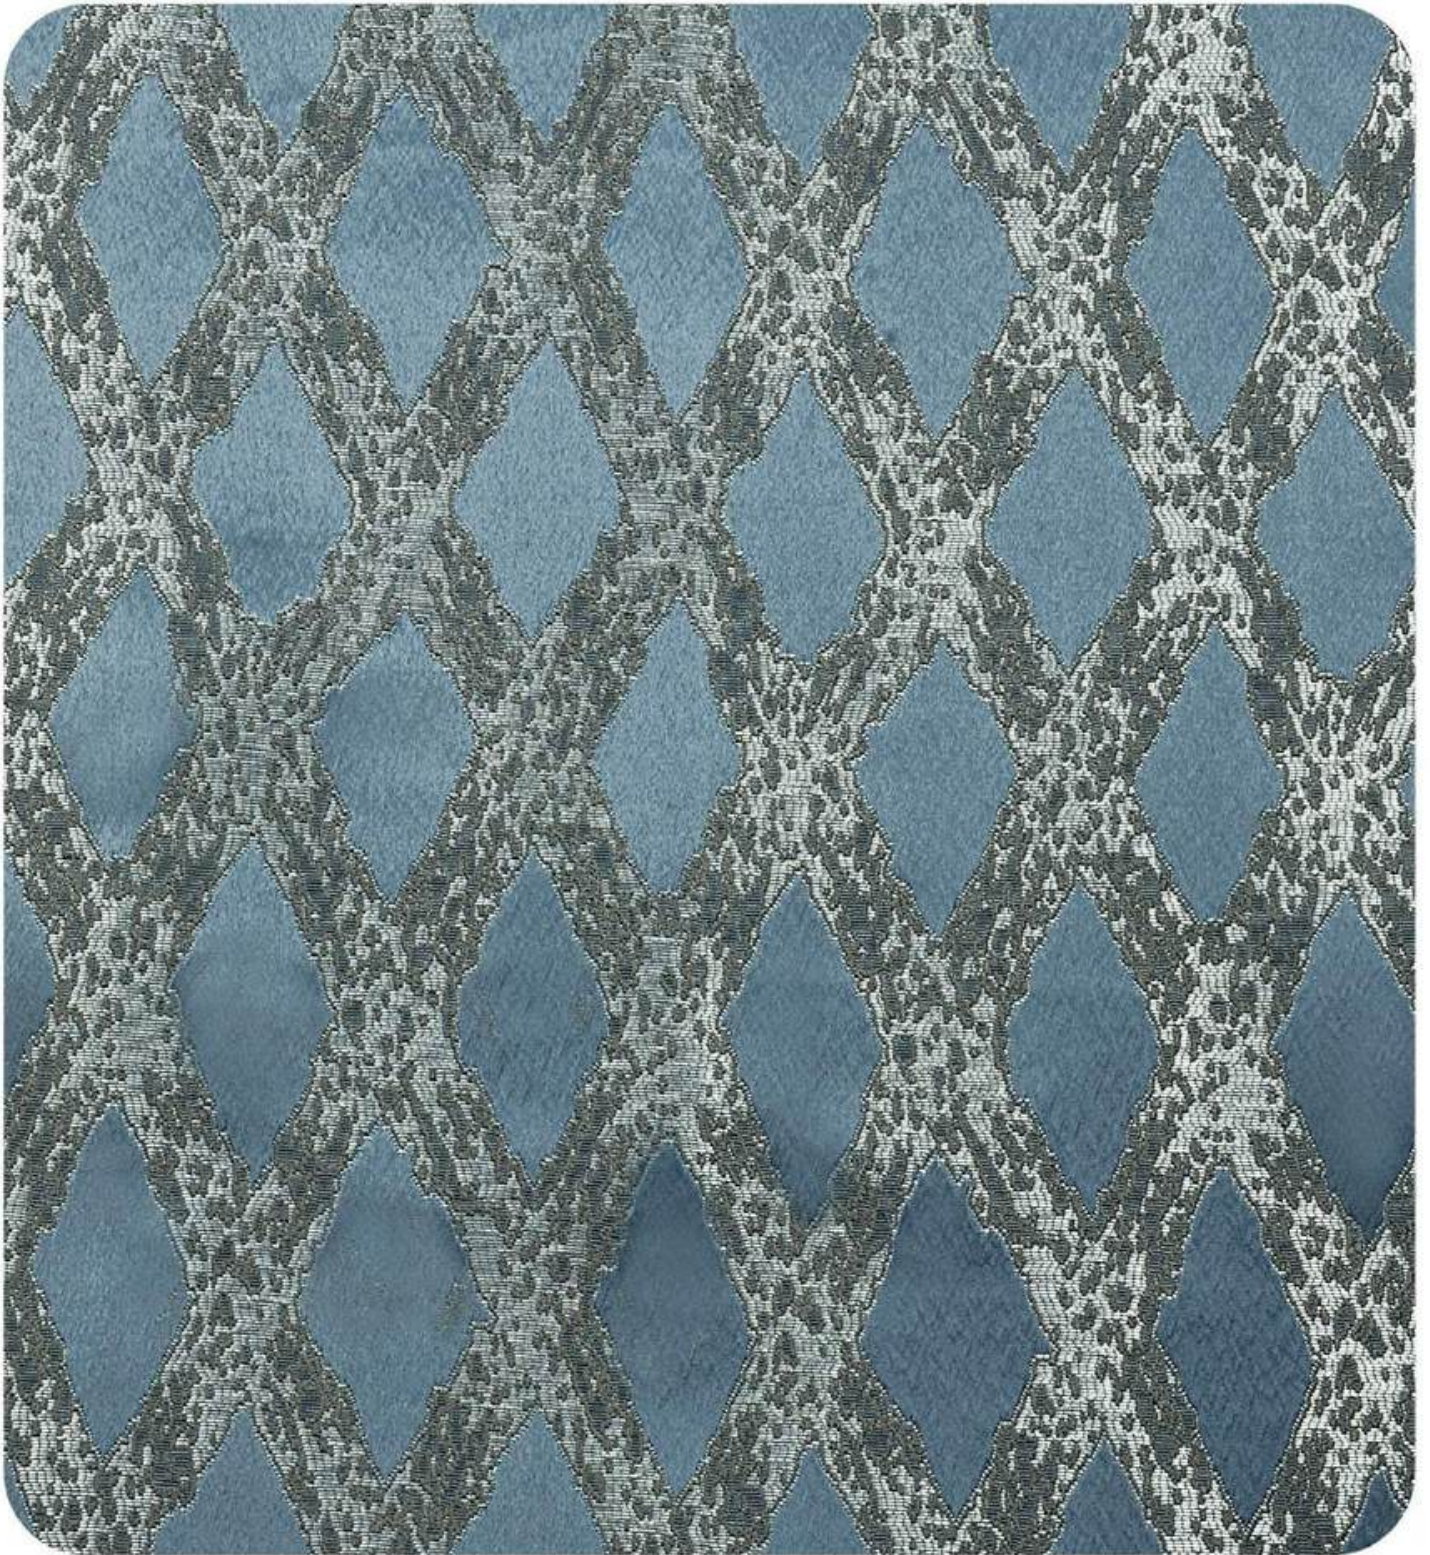

COLLECTION : **AROMA**

WIDTH : 48" inches(approx)

COMPOSITION : Polyester.100%

Suitable for curtain, Drapery

Colour variations may occur between different dye lots

SERIAL NO. : 04

DESIGN NO. : 5113

SHADE NO. : **GREY**