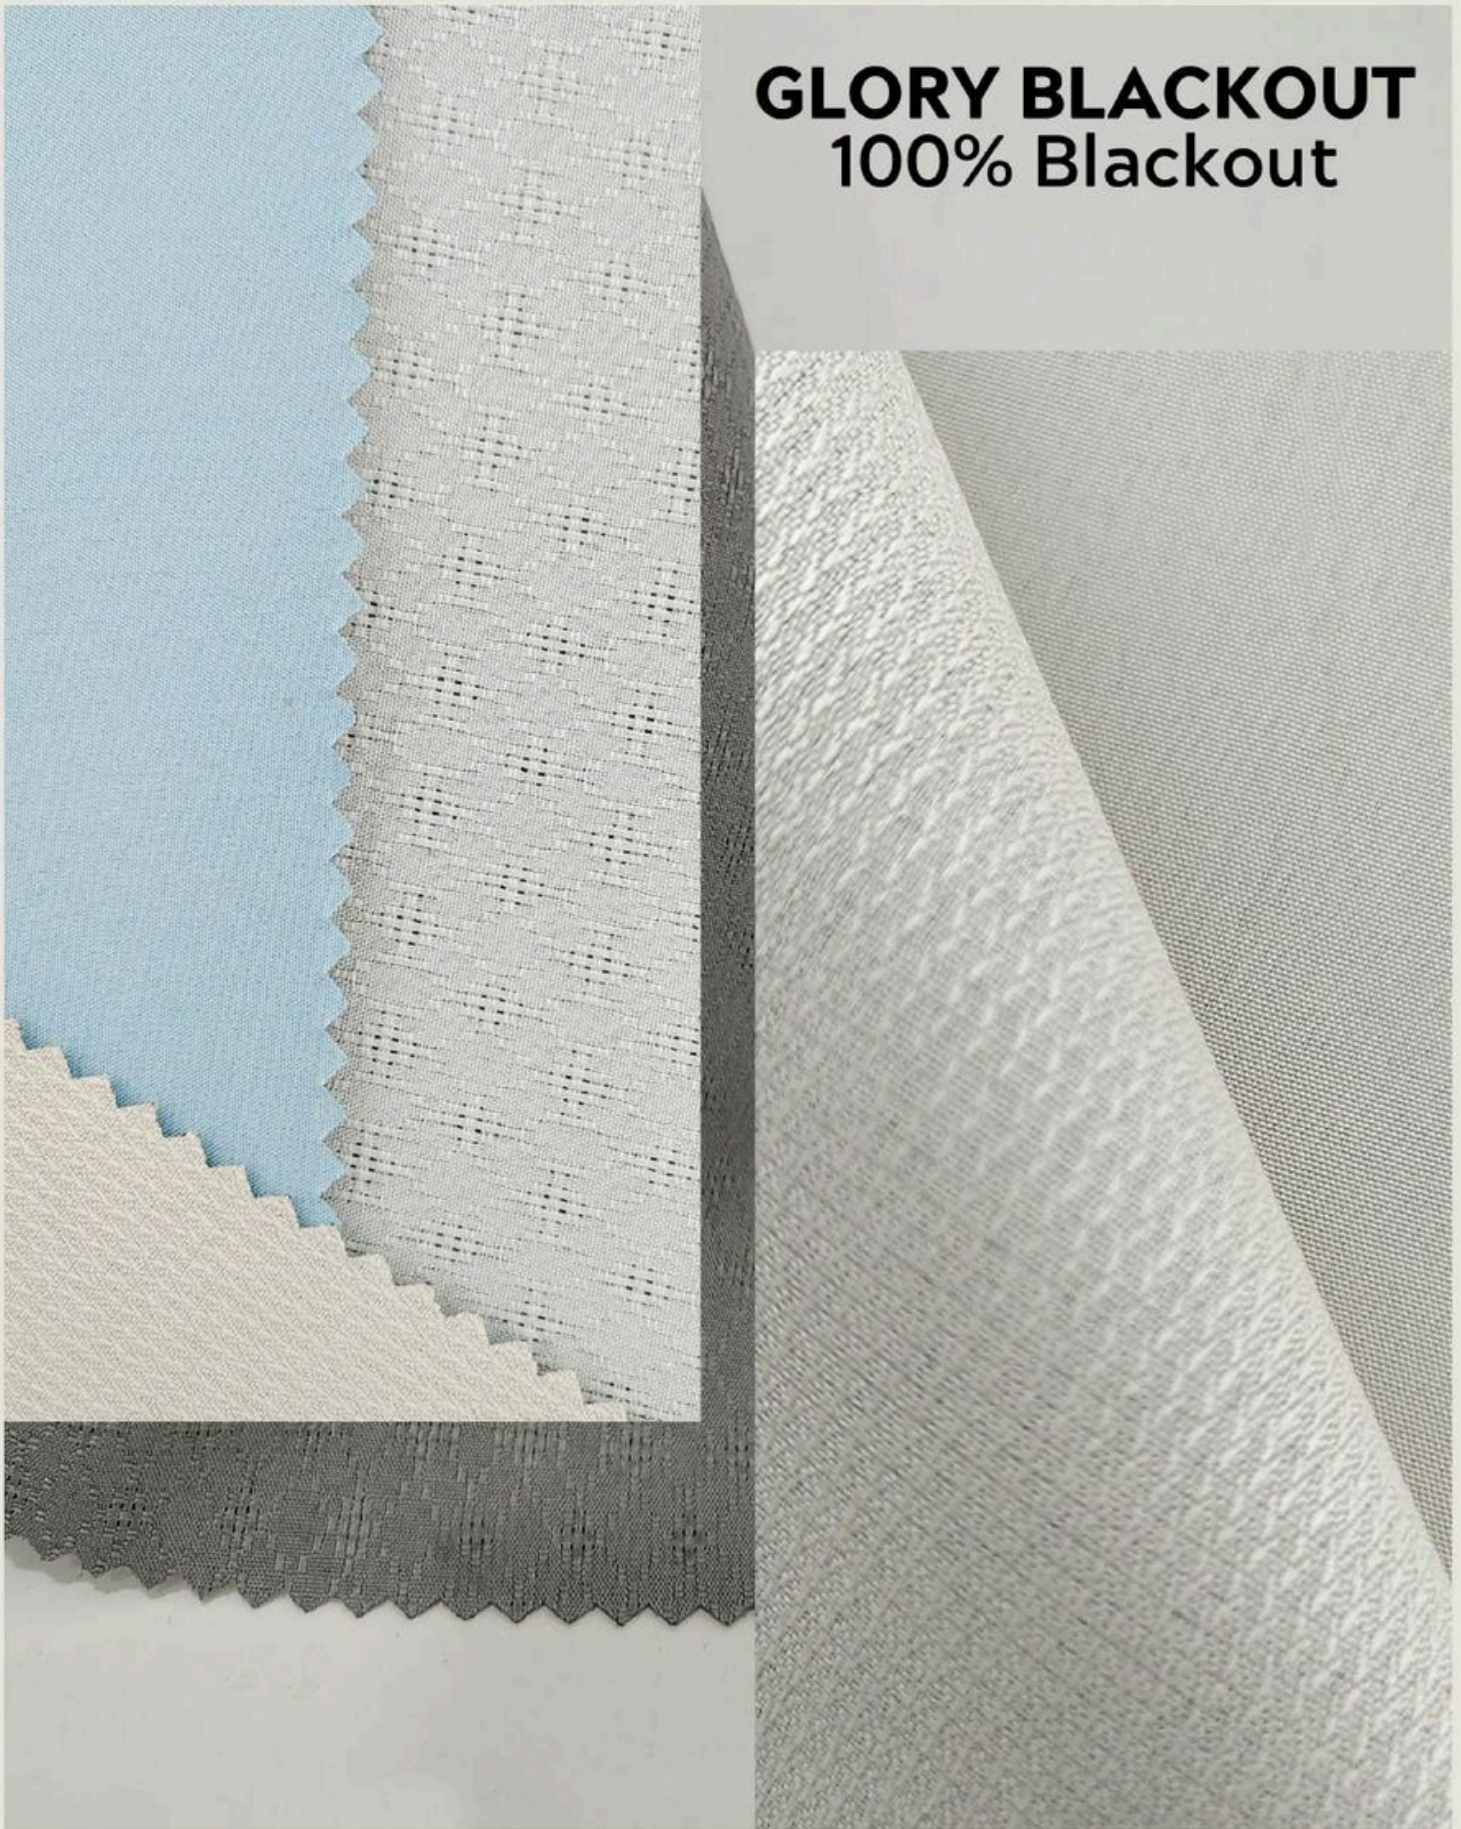

GLORY BLACKOUT
100% Blackout