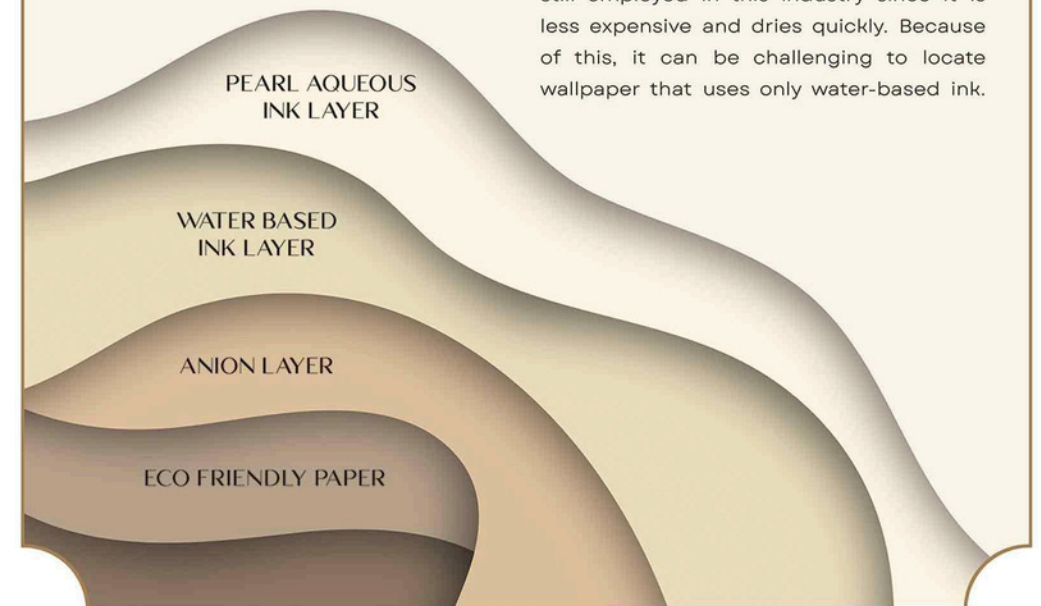

HEALTH AND SAFETY

At Wabi Wallpapers, we believe that creating a beautiful living space should never come at the expense of your well-being. You can count on us to prioritize health and safety, offering you peace of mind as you transform your spaces into havens of beauty and comfort. Our wallpapers are carefully sourced from manufacturers committed to using eco-friendly materials and non-toxic, low VOC formulations. We go the extra mile by offering non-phthalate options, ensuring a worry-free environment for you and your loved ones. Rigorous quality checks guarantee compliance with stringent safety standards, ensuring that our wallpapers are free from hazardous substances.

WABI PRIDES ITSELF WITH THE BEST ECO-FRIENDLY WALLPAPER

The products selected for our family's health and the environment.

Usually, the wallpaper's design print layer emits 97% of all harmful chemicals. Wallpaper printed using oil-based ink emits volatile organic compounds (VOCS) at a rate that is 40 times greater than wallpaper printed with water-based ink.

We can greatly lower the rate of VOCS emissions and enhance the environment at the manufacturing site just by employing water-based ink. However, oil-based ink is still employed in this industry since it is less expensive and dries quickly. Because of this, it can be challenging to locate wallpaper that uses only water-based ink.