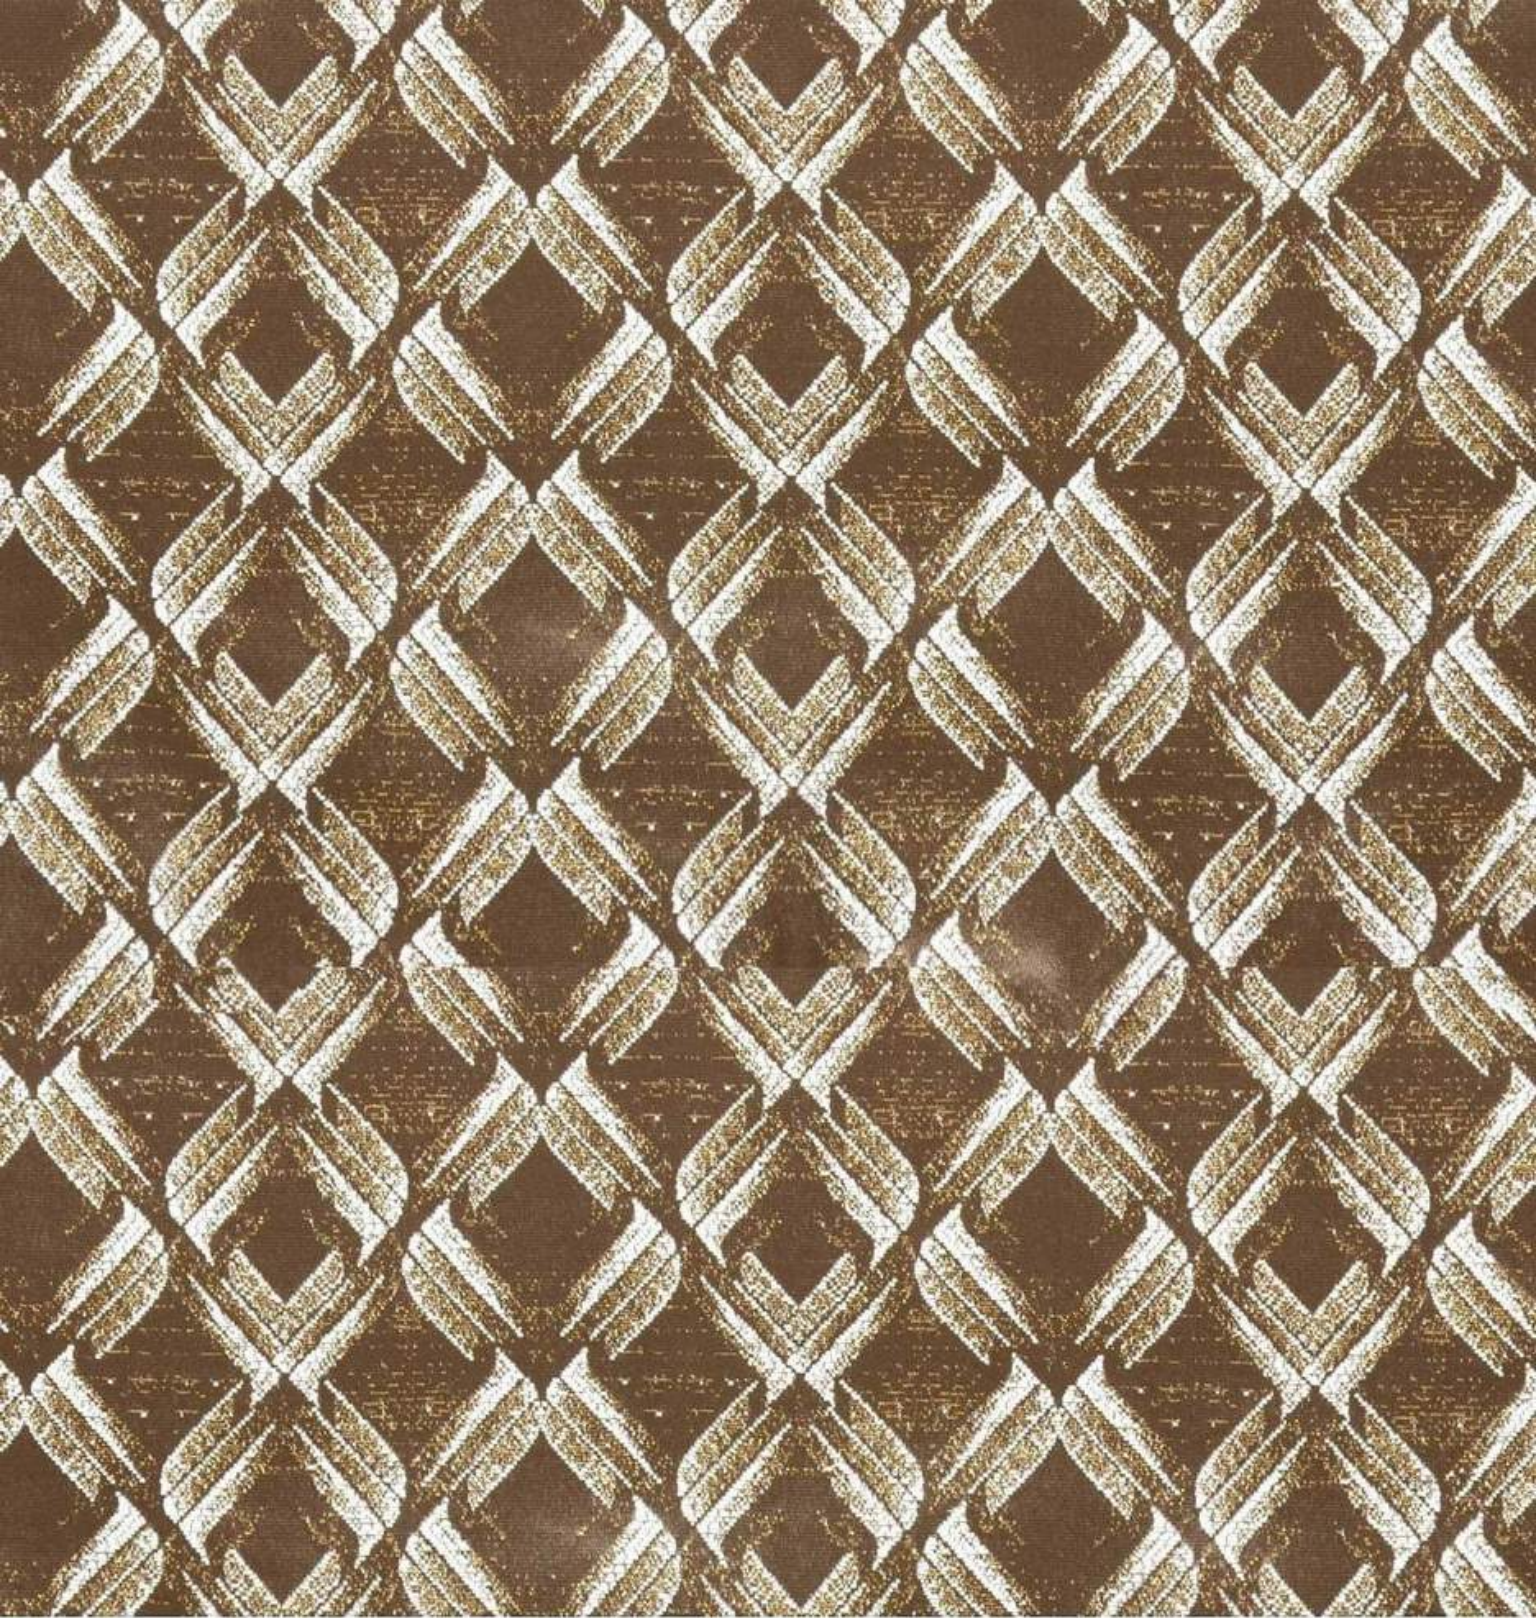

SIMONA

COMPOSITION	H: 15.50 CMS	WIDTH : 48"	END USE	WASH CARE
100 % POLYESTER	V: 08.00 CMS	GSM : 235		

SHADE : **COFFEE**
DESIGN : **5488**
SR.NO : **35**

color may differ slightly from how it appears on your screen due to varying monitor settings