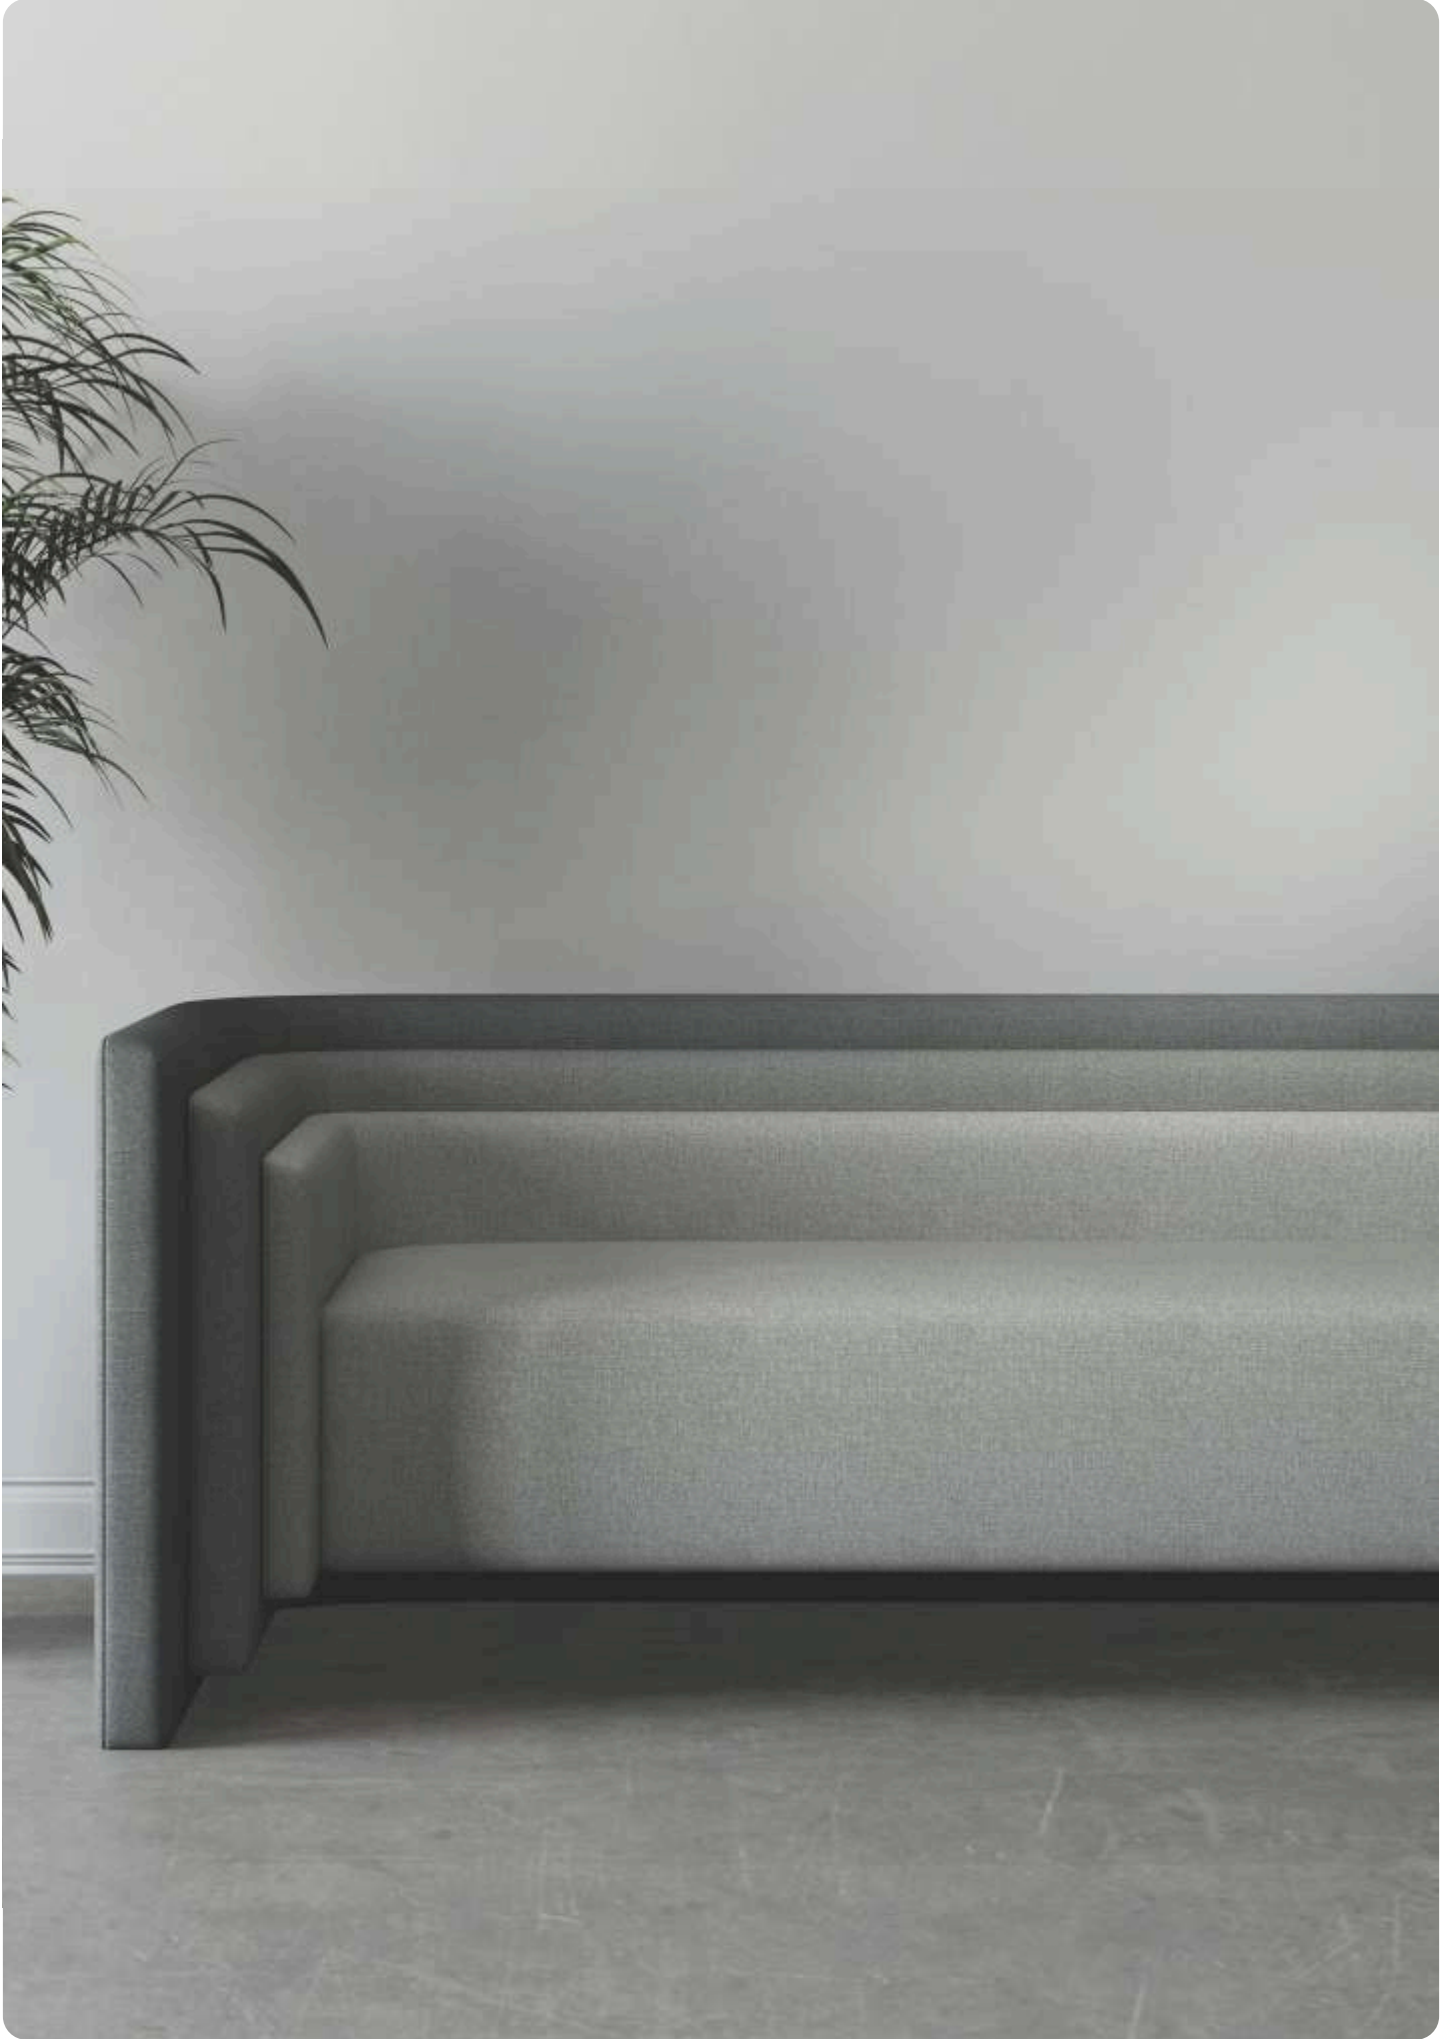

SUGAR

SPANISH TEXTURE VELVET