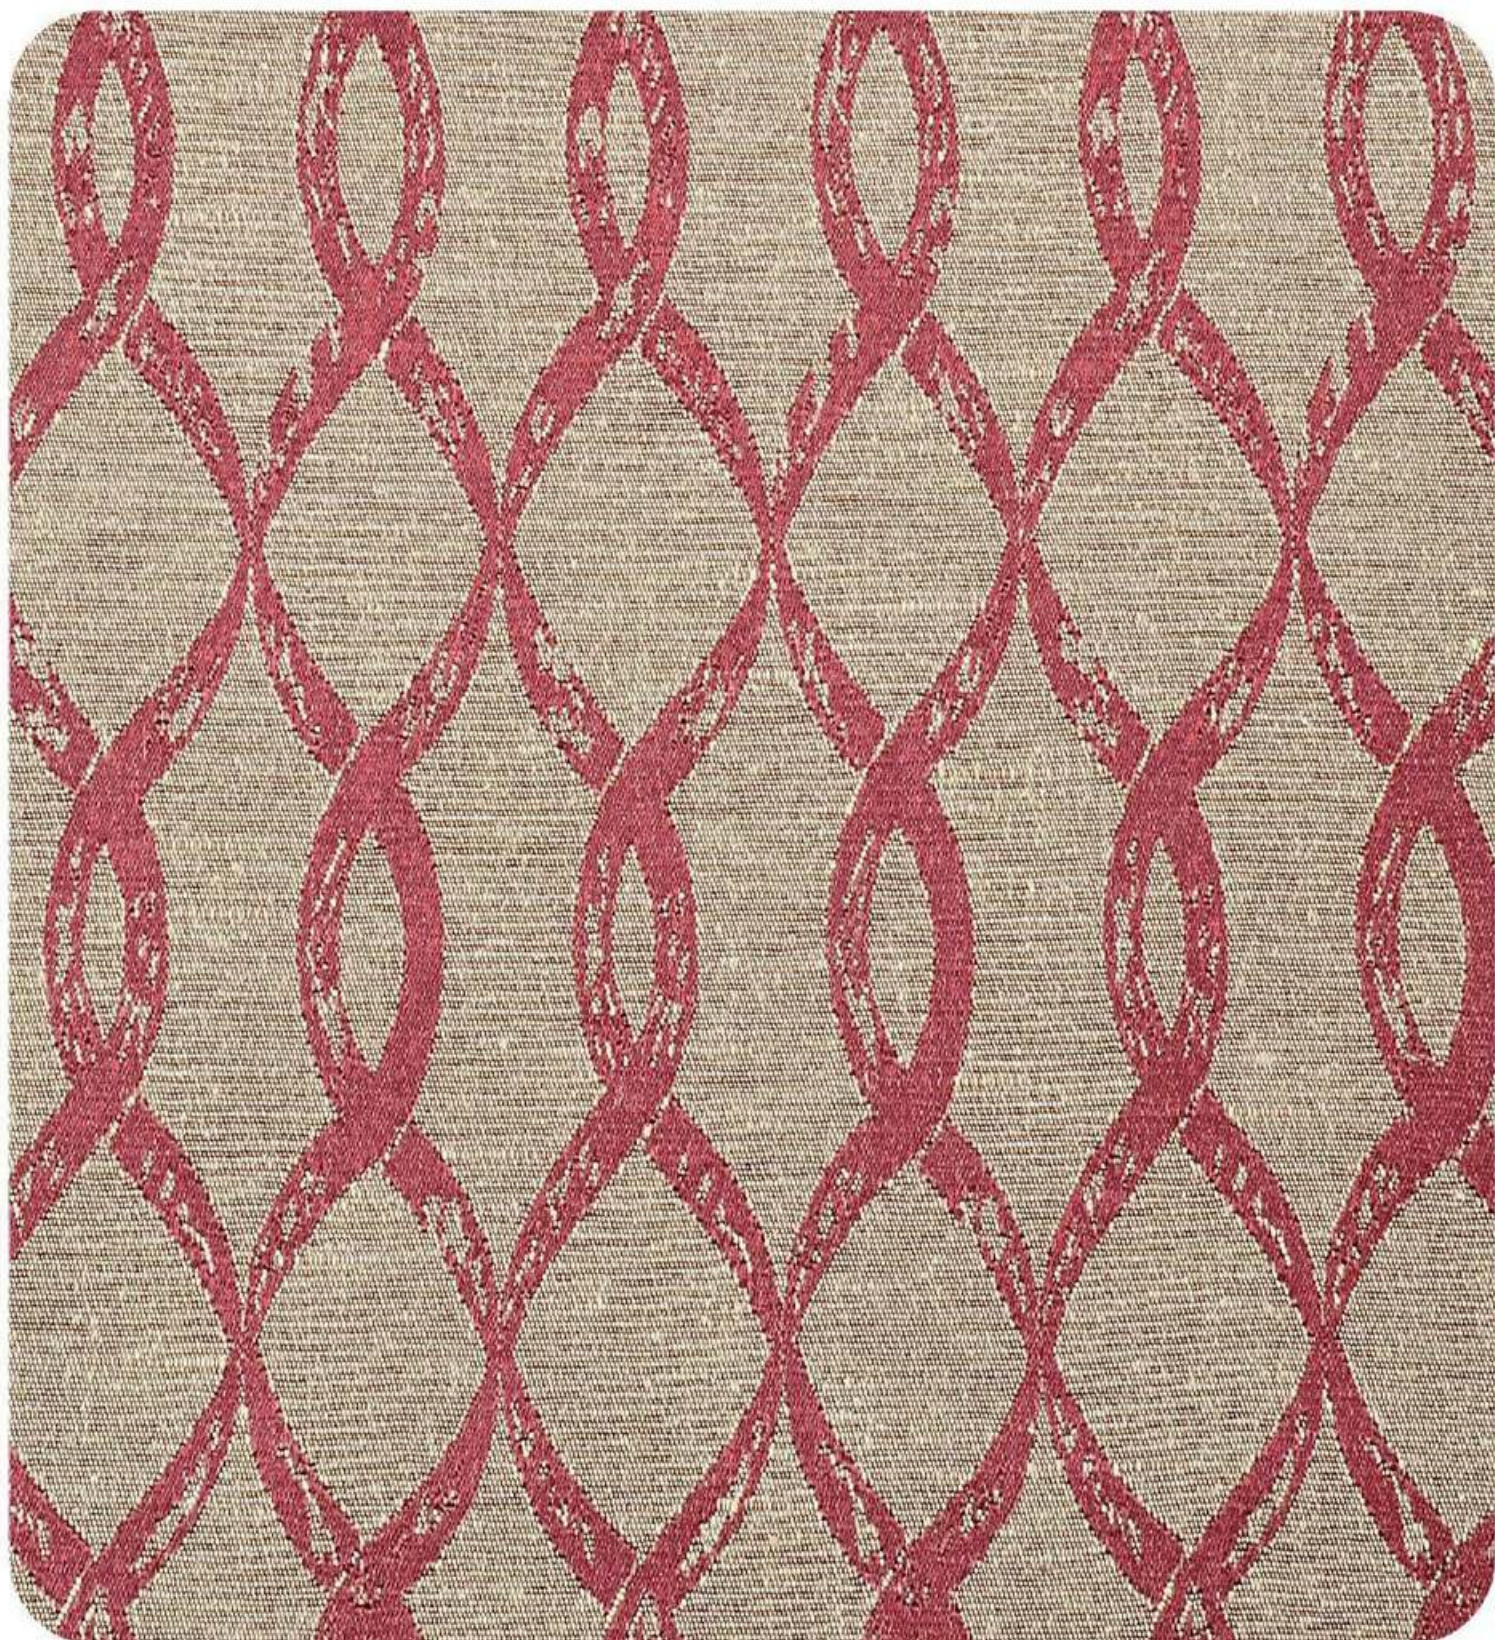

COLLECTION
SOLAR

WIDTH : 48"
COMPOSITION : 52% POLY, 48% COTTON
Colour variations may occur between different dye lots
CARE INSTRUCTIONS :

SERIAL NO. : 49
DESIGN NO. : 5068
SHADE : MAROON