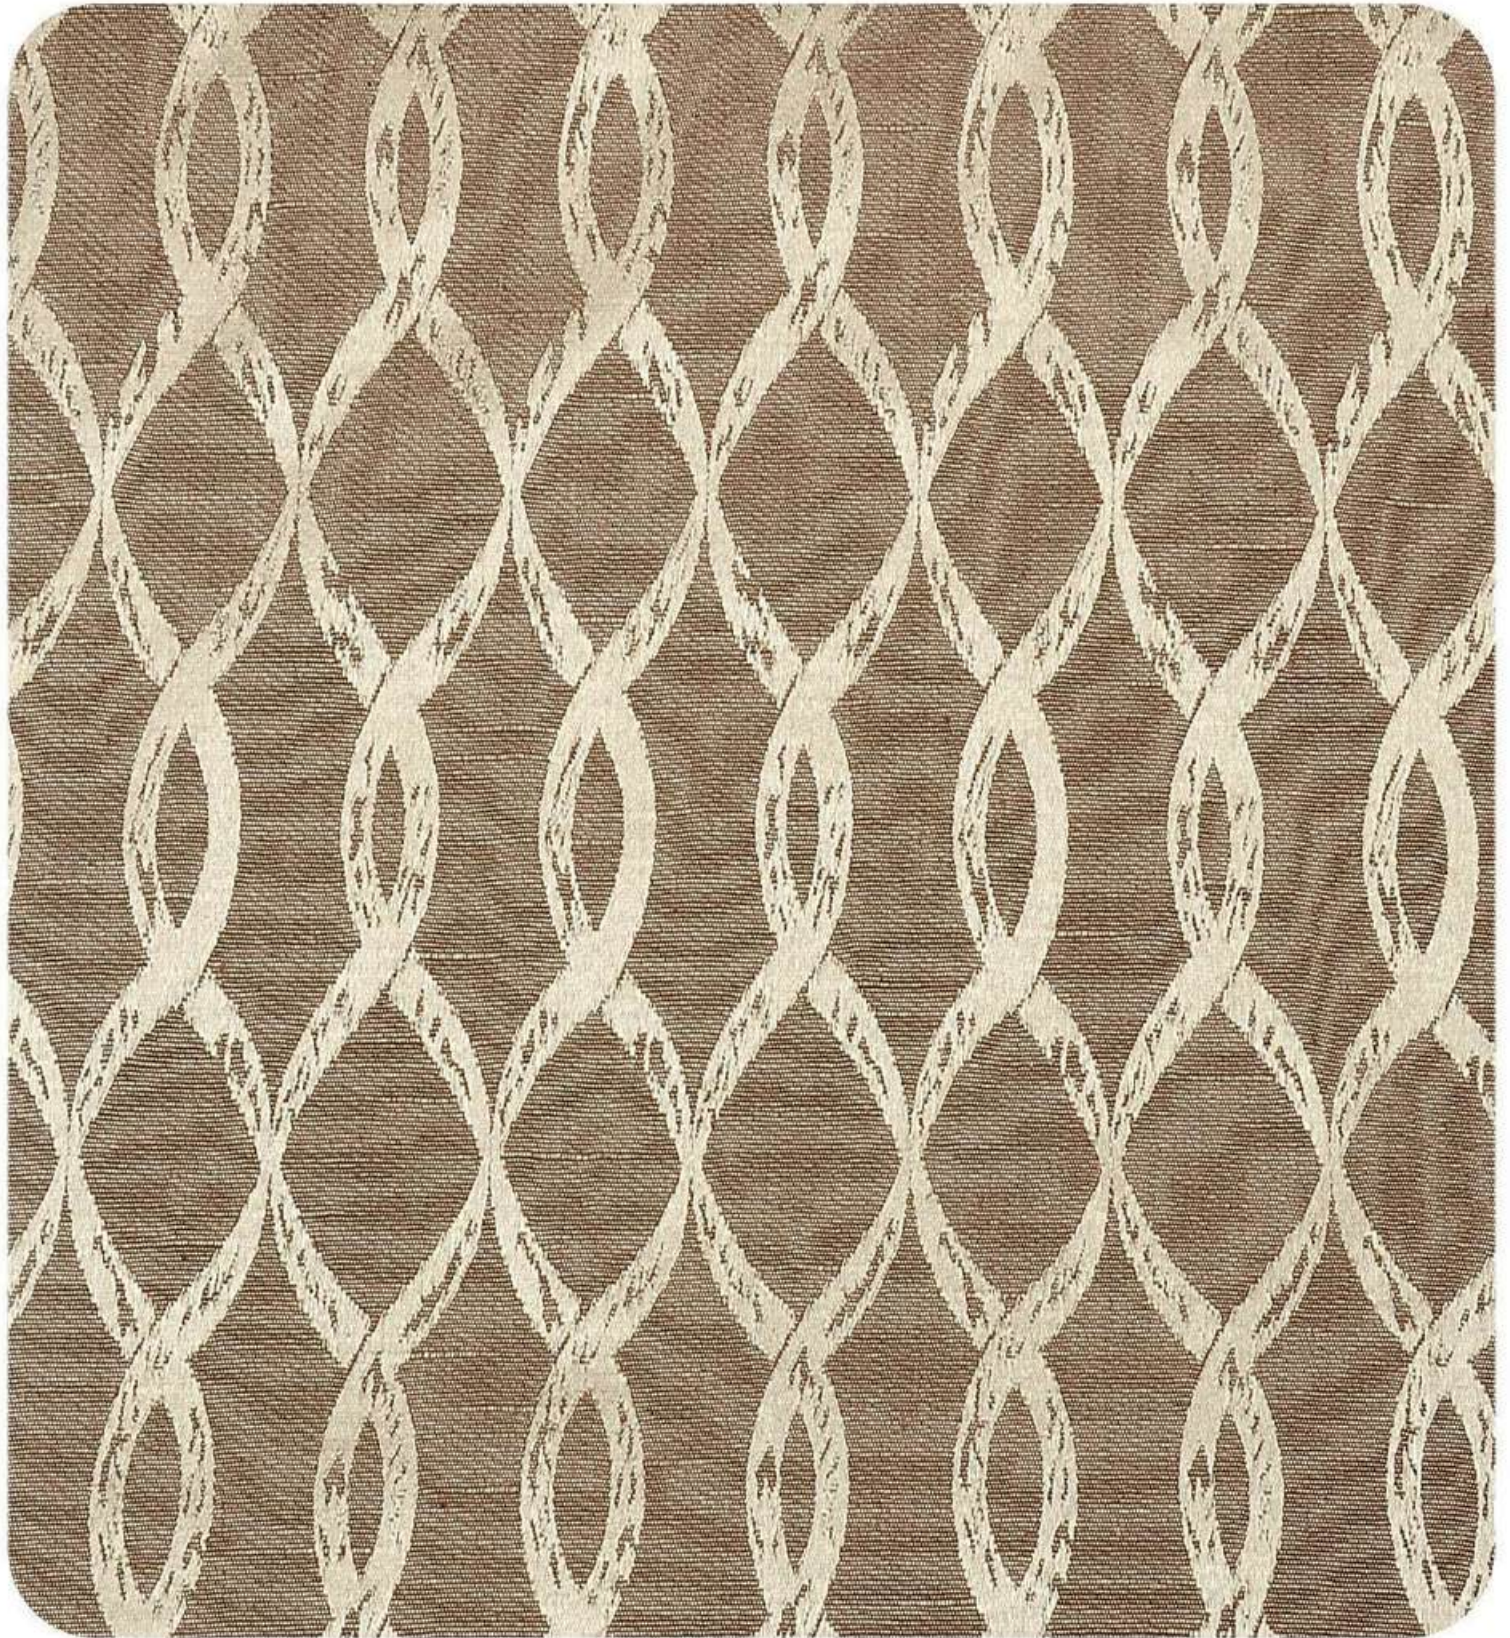

COLLECTION
SOLAR

WIDTH : 48"
COMPOSITION : 52% POLY, 48% COTTON
Colour variations may occur between different dye lots
CARE INSTRUCTIONS :

SERIAL NO. : 24
DESIGN NO. : 5068
SHADE : CHOCOLATE