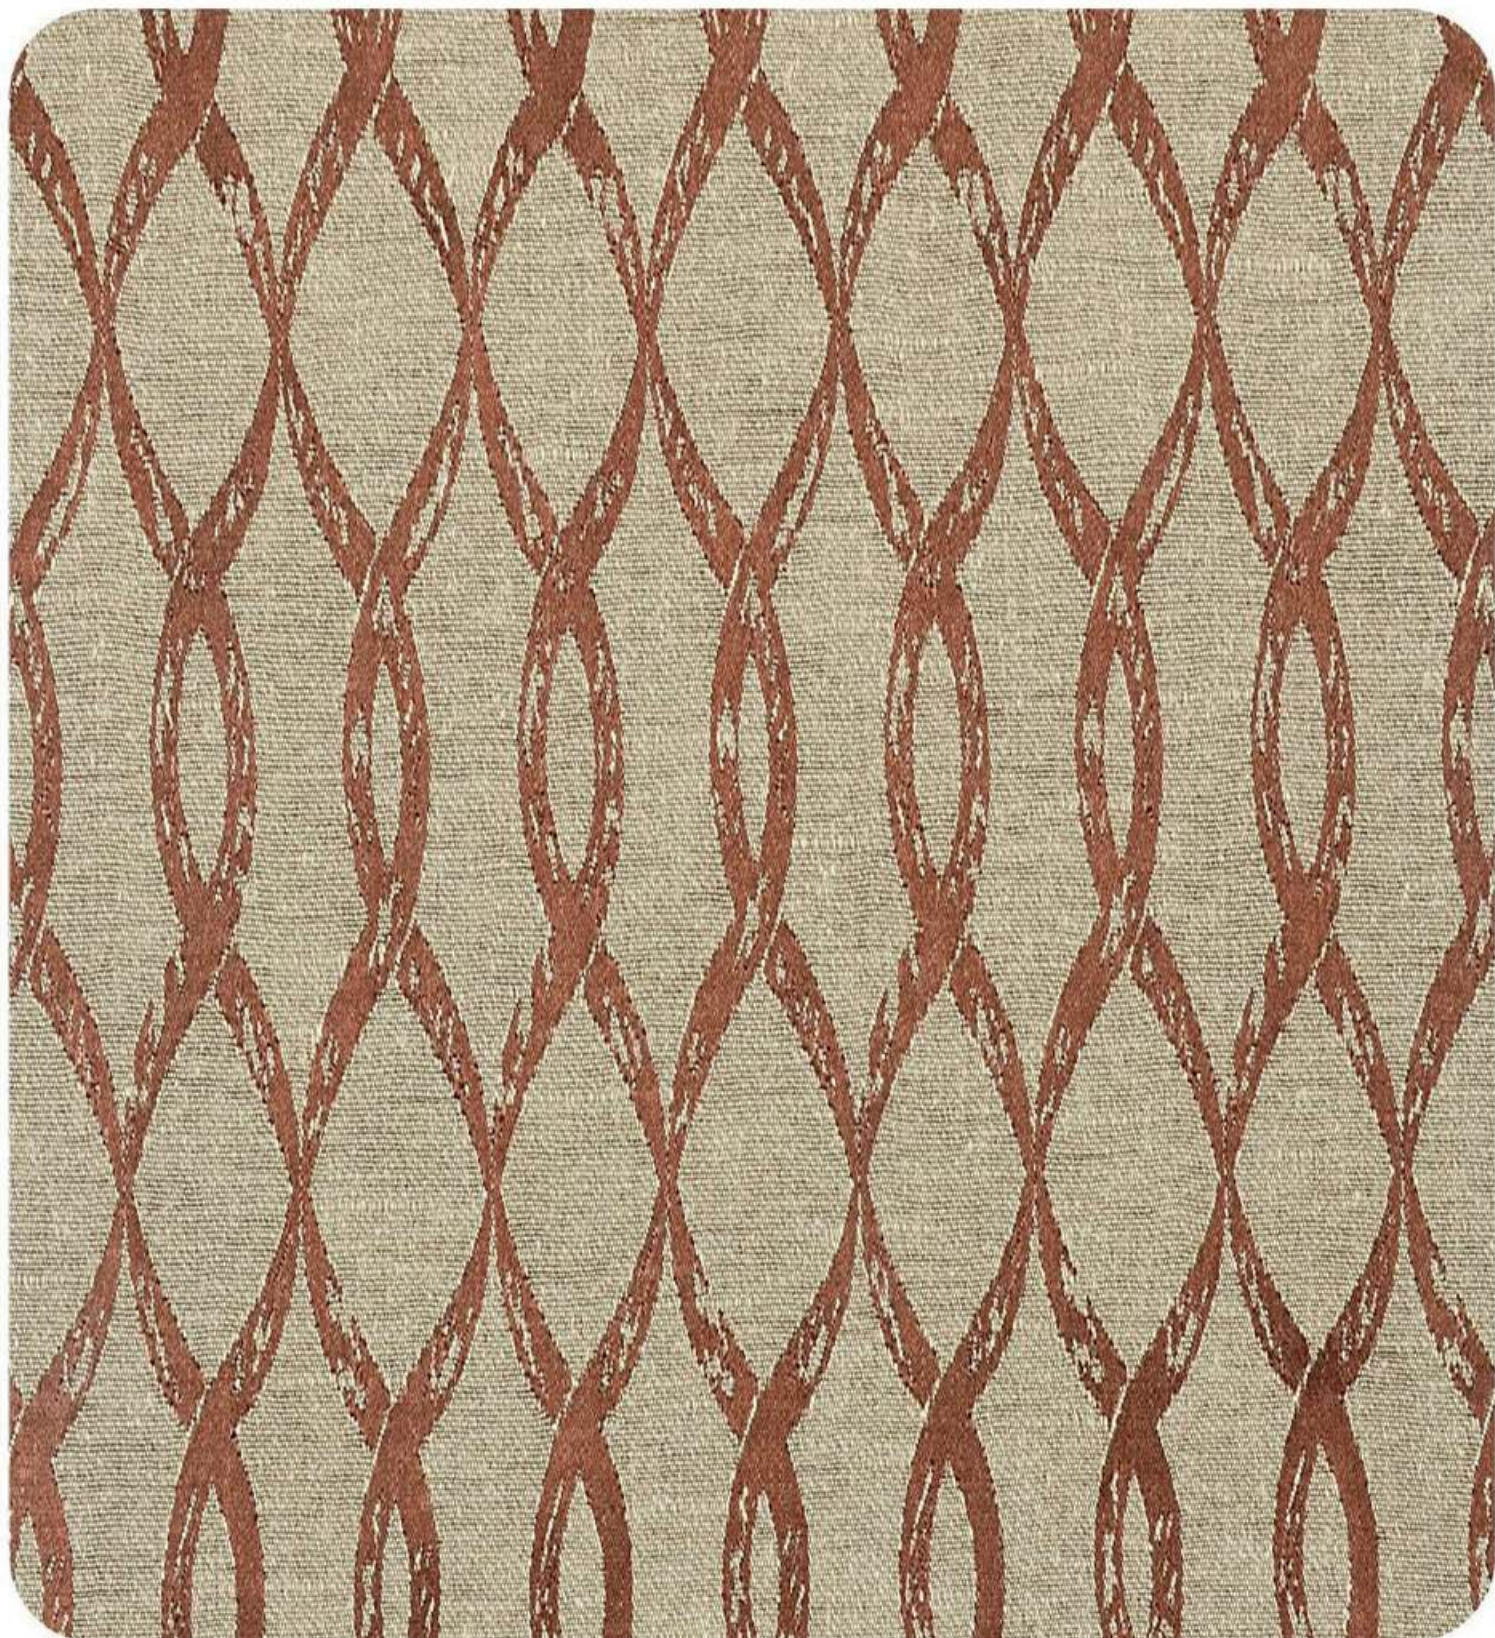

COLLECTION
SOLAR

WIDTH : 48"
COMPOSITION : 52% POLY, 48% COTTON
Colour variations may occur between different dye lots
CARE INSTRUCTIONS :

SERIAL NO. : 29
DESIGN NO. : 5068
SHADE : COFFEE