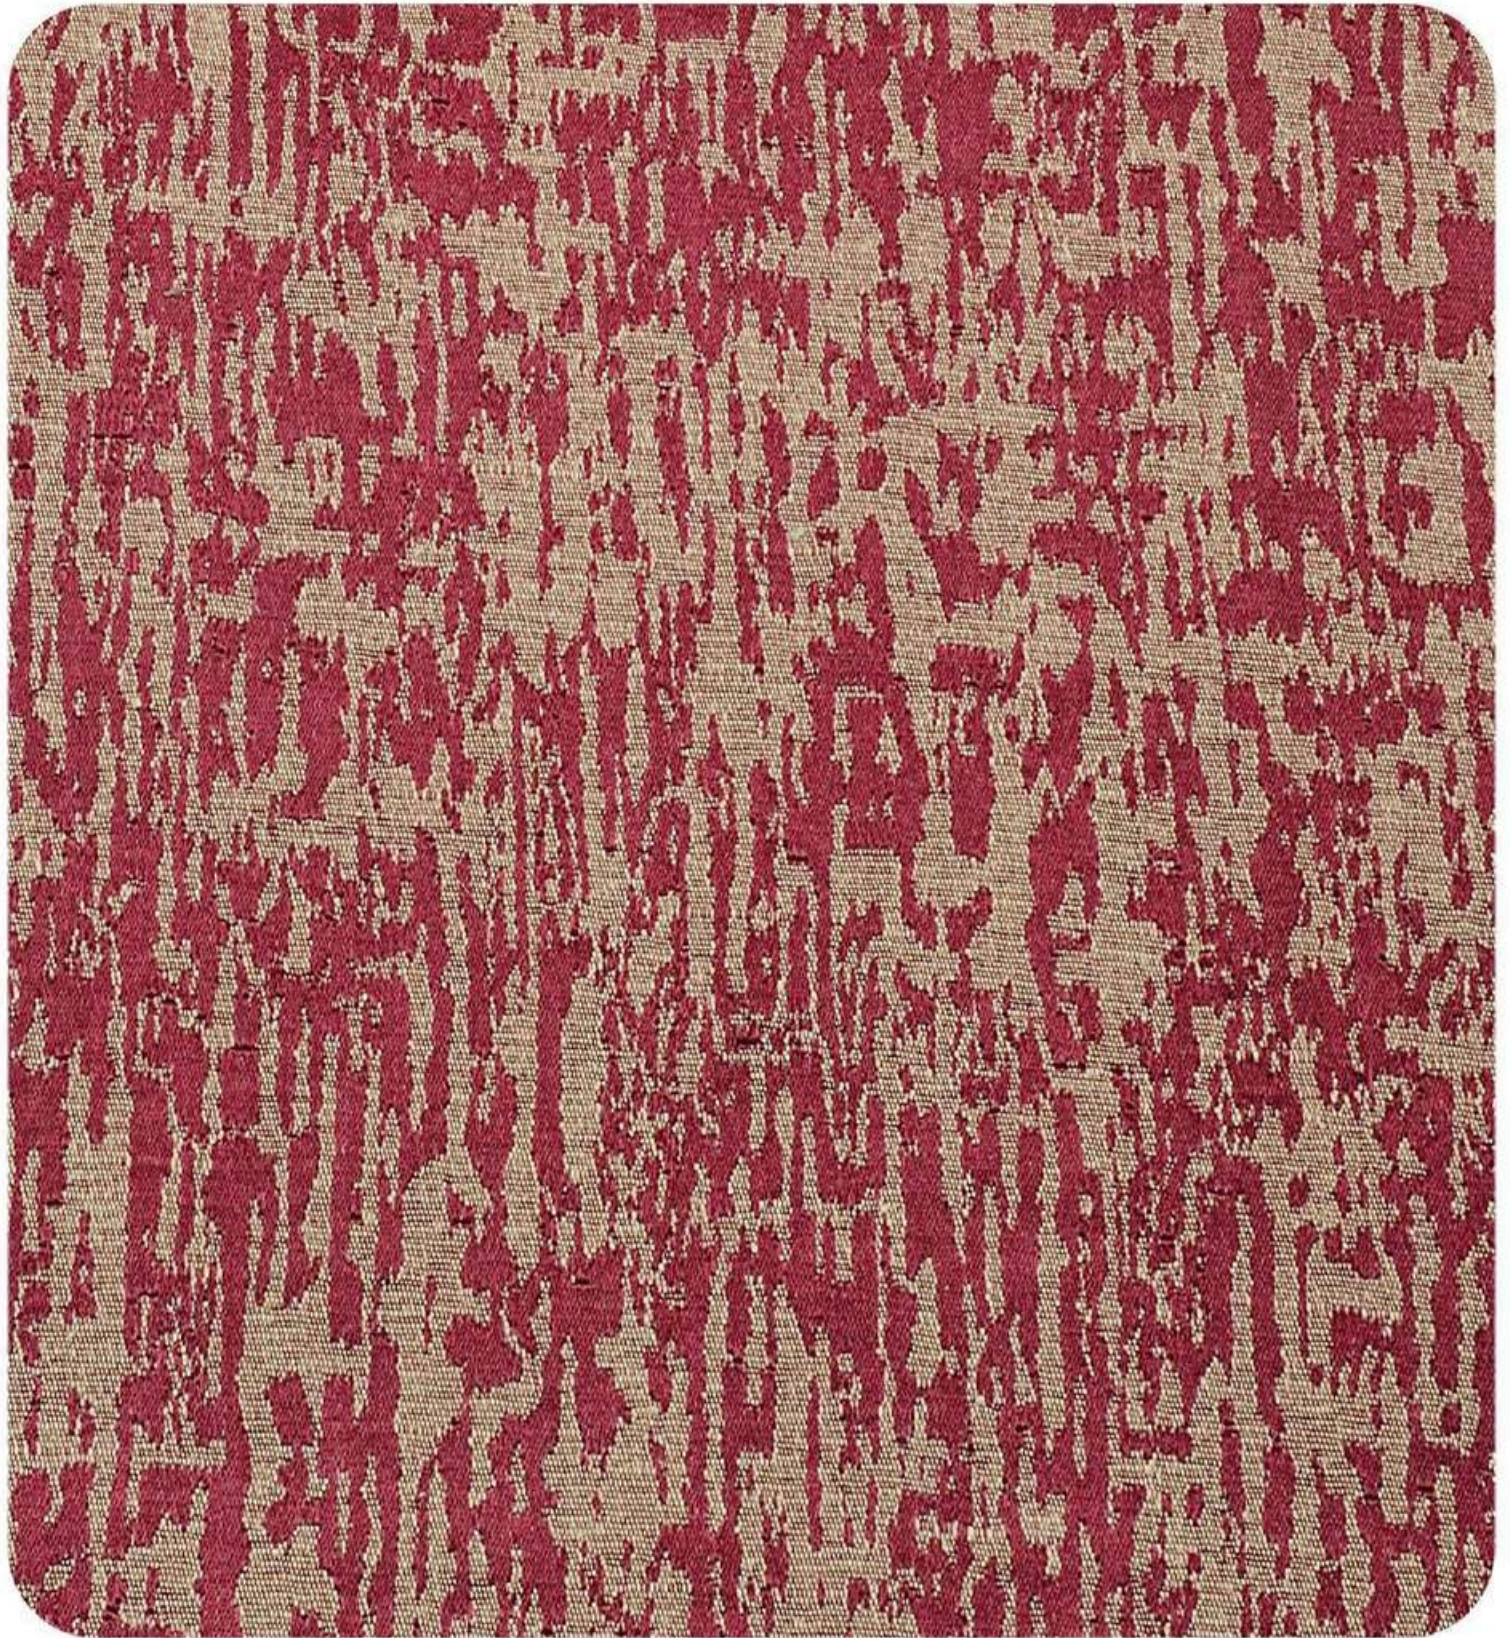

SERIAL NO. : 45
DESIGN NO. : 5069
SHADE : PINK

COLLECTION : **SOLAR**

WIDTH : 48"

Colour variations may occur between different dye lots

CARE INSTRUCTIONS :     

DESIGN NO. : **15101**

SHADE : **MAROON**

COLLECTION
SOLAR